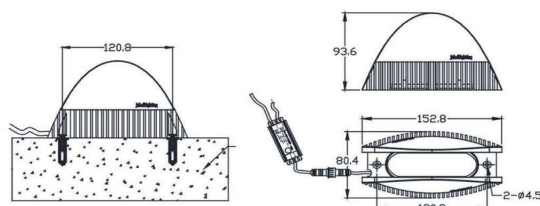

L=120mm
H=93.6mm

Frame

Aluminum die cast

Color Tempertaure

4000K

Power

9W

Total Luminous Flux

L70 minimum at 50,000
burning hours

Dimension diagram

Remarks:-

Address: Plot #7 Saroorpur-Nangla Industrial Area,Ballabgarh-Sohna Road,Faridabad-121005

Email: info@sovitron.com